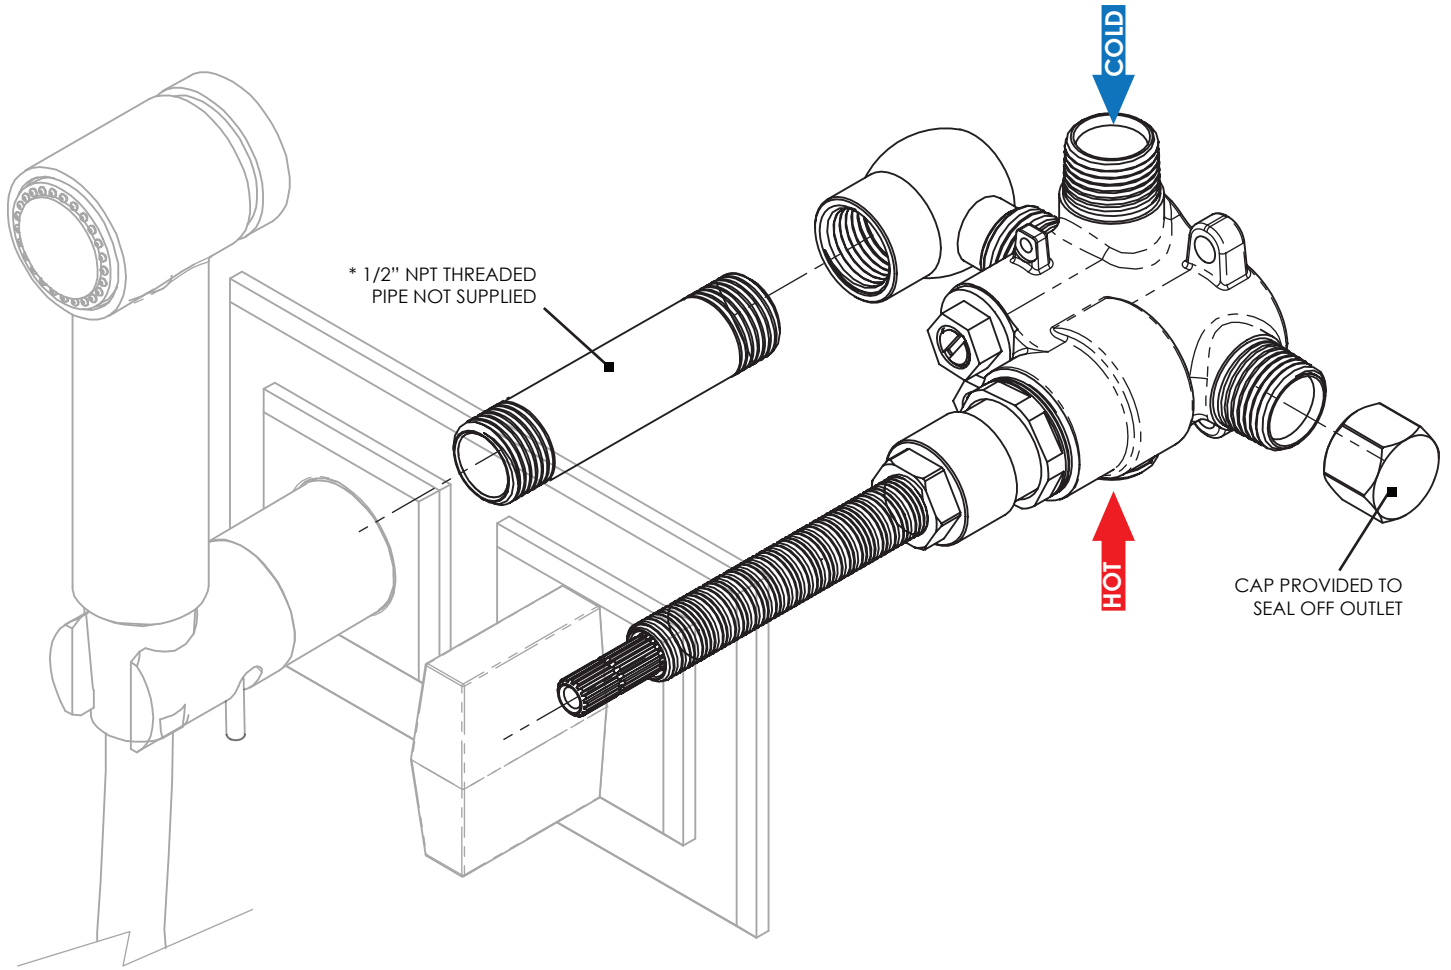

# INSTALLATION GUIDE FOR: WALL MOUNTED BIDET (1-124)

## ROUGH IN DIMENSIONS

- TOP VIEW